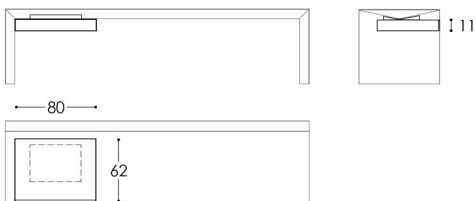

SLIM

300x80 h 75 SLM.300

2.30 m³ Kg

300 cm long portico desk constructed meticulously with a steel plate folded in four directions. Steel is lacquered in deep matte black and upholstered in black small grain tech leather and wood finish.
Perimeter thickness: 1 cm
Architecture and structure calculation have been the priority to make this table an unique piece of great personality.
Table with 2 KONEX points, including each one: 2 Schuko sockets + 2 RJ45 Cat6

Price

FINISHES:
Metal table in micro-texturized matt lacquer finish.
Desktop area in Tech Leather.
Outer edge in wood finish.

80x62 h 11 B-SLM

0.15 m³ Kg

SLIM tray.
Push opening system.
Small tray with divisions.
Lacquered in intense matt.
Front in color stainless steel.

Price

120x55 h 55 AX.120

0.55 m³ Kg

Three-drawer and one-door unit with hidden castors.
Push opening system in drawers.

Price

FINISHES:
Unit in Tech-Leather.
Front & back in color Stainless Steel.