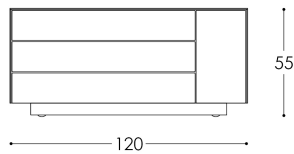

SLIM

300x80 h 75 SLM.300

2.30 m³ Kg

300 cm long portico desk constructed meticulously with a steel plate folded in four directions. Steel is lacquered in deep matte black and upholstered in black small grain tech leather and wood finish.
Perimeter thickness: 1 cm
Architecture and structure calculation have been the priority to make this table an unique piece of great personality.
Table with 2 KONEX points, including each one: 2 Schuko sockets + 2 RJ45 Cat6

Price

FINISHES:
Metal table in micro-texturized matt lacquer finish.
Desktop area in Tech Leather.
Outer edge in wood finish.

80x62 h 11 B-SLM

0.15 m³ Kg

SLIM tray.
Push opening system.
Small tray with divisions.
Lacquered in intense matt.
Front in color stainless steel.

Price

120x55 h 55 AX.120

0.55 m³ Kg

Three-drawer and one-door unit with hidden castors.
Push opening system in drawers.

Price

FINISHES:
Unit in Tech-Leather.
Front & back in color Stainless Steel.