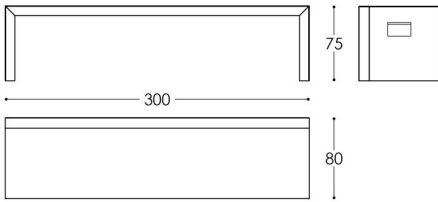

SLIM

300x80 h 75 SLM.300

2.30 m³ Kg

300 cm long portico desk constructed meticulously with a steel plate folded in four directions. Steel is lacquered in deep matte black and upholstered in black small grain tech leather and wood finish.
Perimeter thickness: 1 cm
Architecture and structure calculation have been the priority to make this table an unique piece of great personality.
Table with 2 KONEX points, including each one: 2 Schuko sockets + 2 RJ45 Cat6

Price

FINISHES:
Metal table in micro-texturized matt lacquer finish.
Desktop area in Tech Leather.
Outer edge in wood finish.

80x62 h 11 B-SLM

0.15 m³ Kg

SLIM tray.
Push opening system.
Small tray with divisions.
Lacquered in intense matt.
Front in color stainless steel.

Price

120x55 h 55 AX.120

0.55 m³ Kg

Three-drawer and one-door unit with hidden castors.
Push opening system in drawers.

Price

FINISHES:
Unit in Tech-Leather.
Front & back in color Stainless Steel.